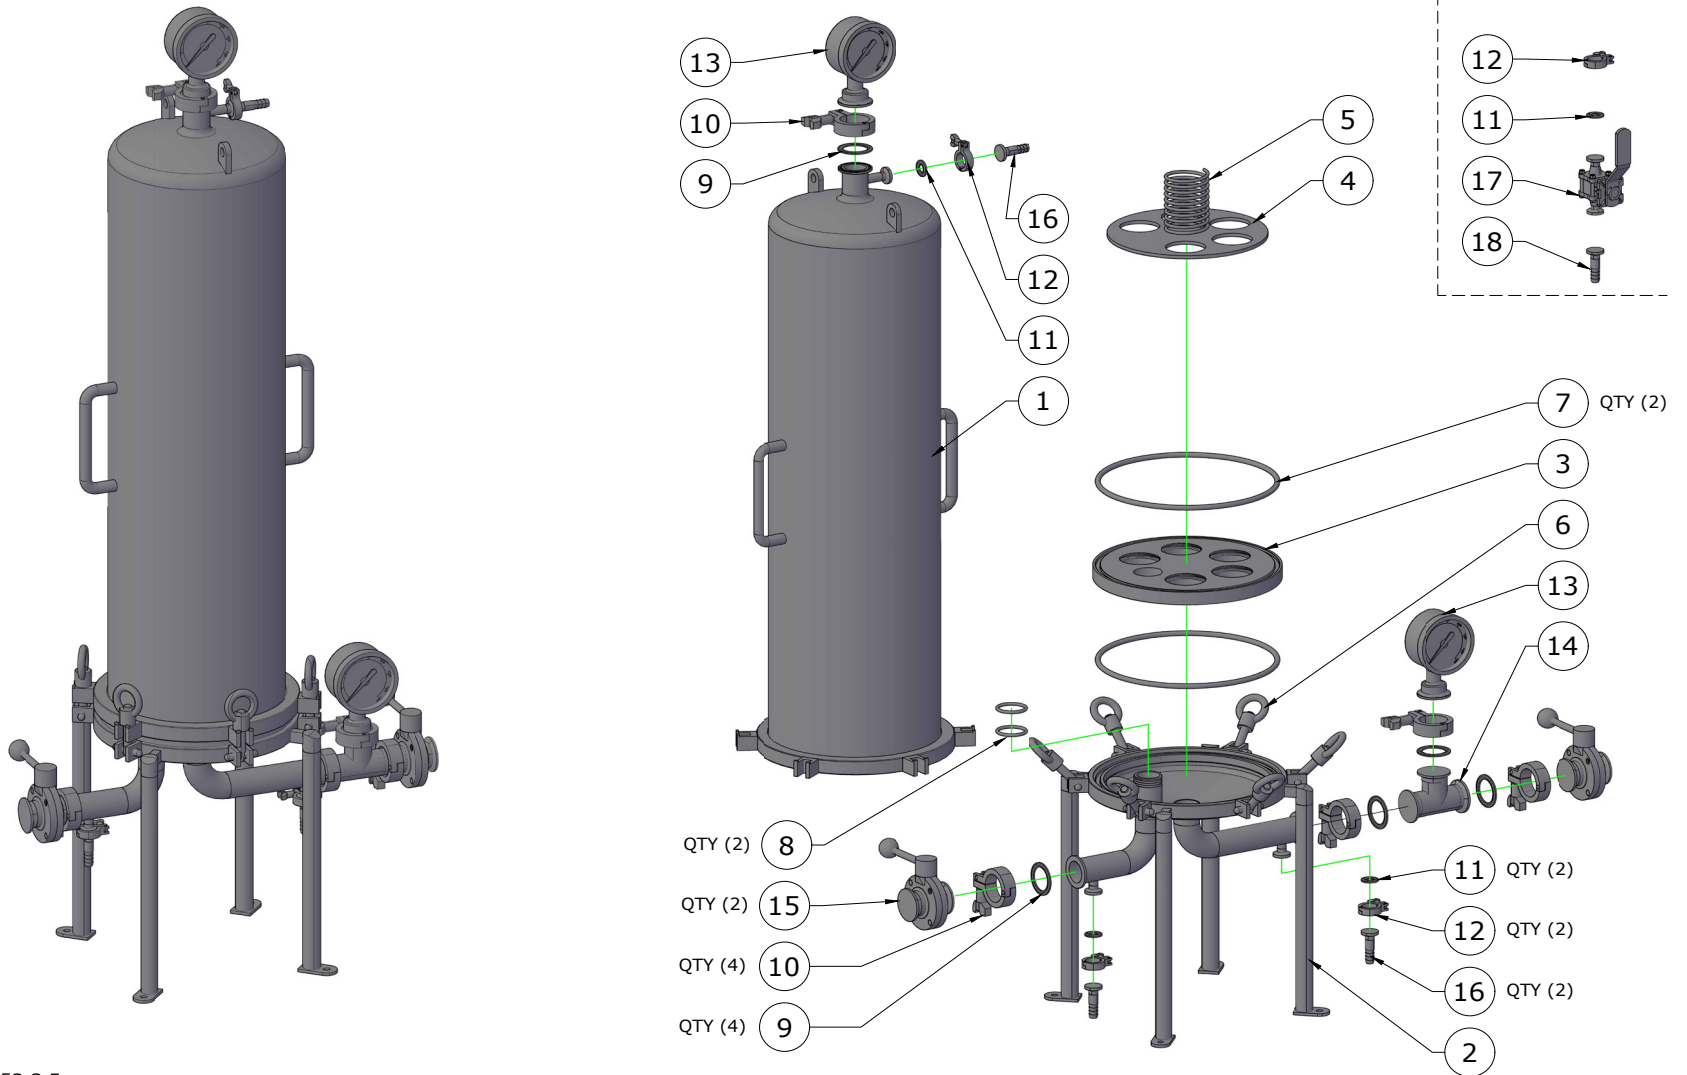

5-Round Cartridge Housing - 65117-A

EXPLODED VIEW

5-Round Cartridge Housing - 065117-A

EXPLODED VIEW PARTS LEGEND

Last updated: 03/1/2023

PART (SEE EXPLODED VIEW)	DESCRIPTION	*ITEM #	COMMENTS
1	30" 5-round dome	N/A	Can only be ordered as a whole assembled housing
2	30" 5-round base	N/A	Can only be ordered as a whole assembled housing
3	Cartridge base plate	N/A	Can only be ordered as a whole assembled housing
4 & 5	5-round hold down plate		Special order
6	Eye bolt	971000	
7	5-round base o-rings silicone	971003	It is recommended to change out simultaneously with part #8 on a regular schedule
8*	1.5" stem o-rings	971010C	It is recommended to change out simultaneously with part #7 on a regular schedule
9	1.5" TC gasket	570002	
10	1.5" TC clamps	570022	
11	0.5" TC gasket	570000	
12	0.5" TC clamp	570020	
13	1.5" TC pressure gauge 0-58 psi	065110PG	
14	1.5" TC Tee	570062	
15	1.5" TC butterfly valve	572212	
16	0.5" TC x barb vent/drain valve	572301	
17	0.5" TC ball valve	572220	
18	0.5" TC x 0.5" hose barb	570081	